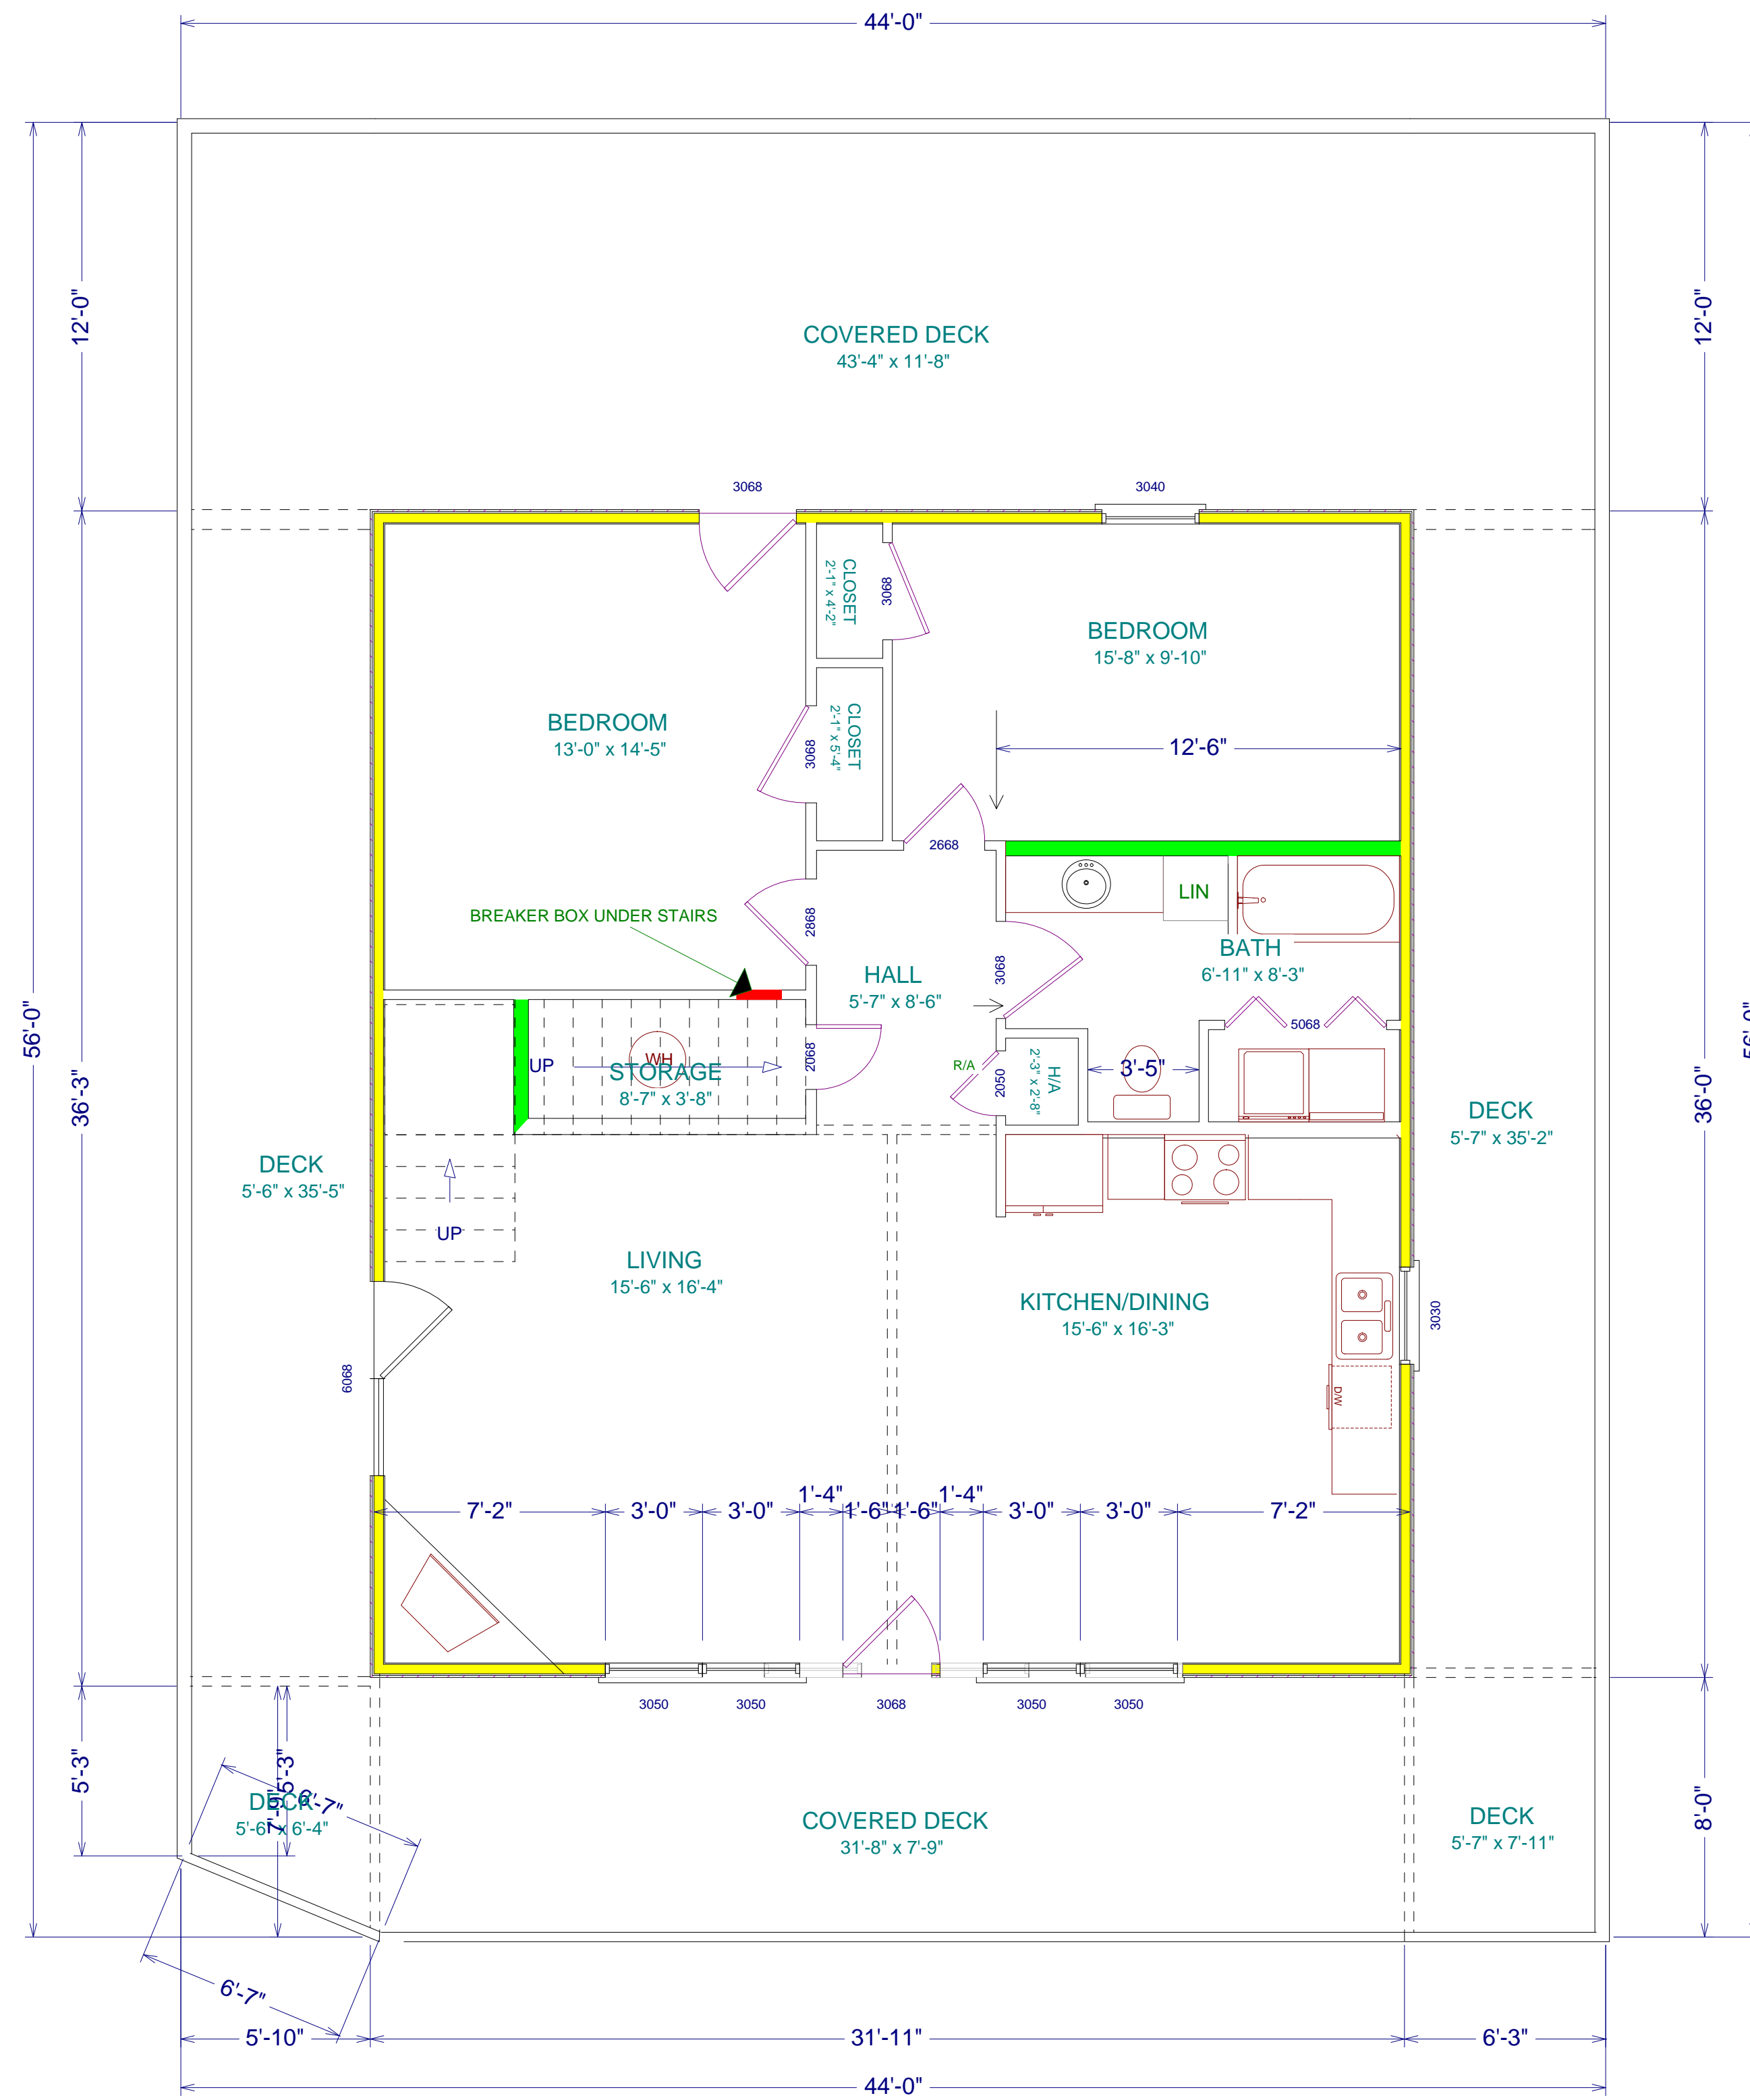

TOMMY JULIAN  
580-212-5113  
CC30

LIVING AREA

PREPARED BY: Jerry Bryant  
jrbryant2@hotmail.com  
FOR BAILEY LUMBER CO.  
580-584-2159

LOCATION:  
**TOMMY JULIAN OR-39**

JOB NAME:

BAILEY LUMBER CO.  
5 MILES E. HWY 70  
BROKEN BOW OK. 74728  
TOLL FREE 1-866-422-2453  
1-580-584-2159 PHONE  
1-580-584-2074 FAX