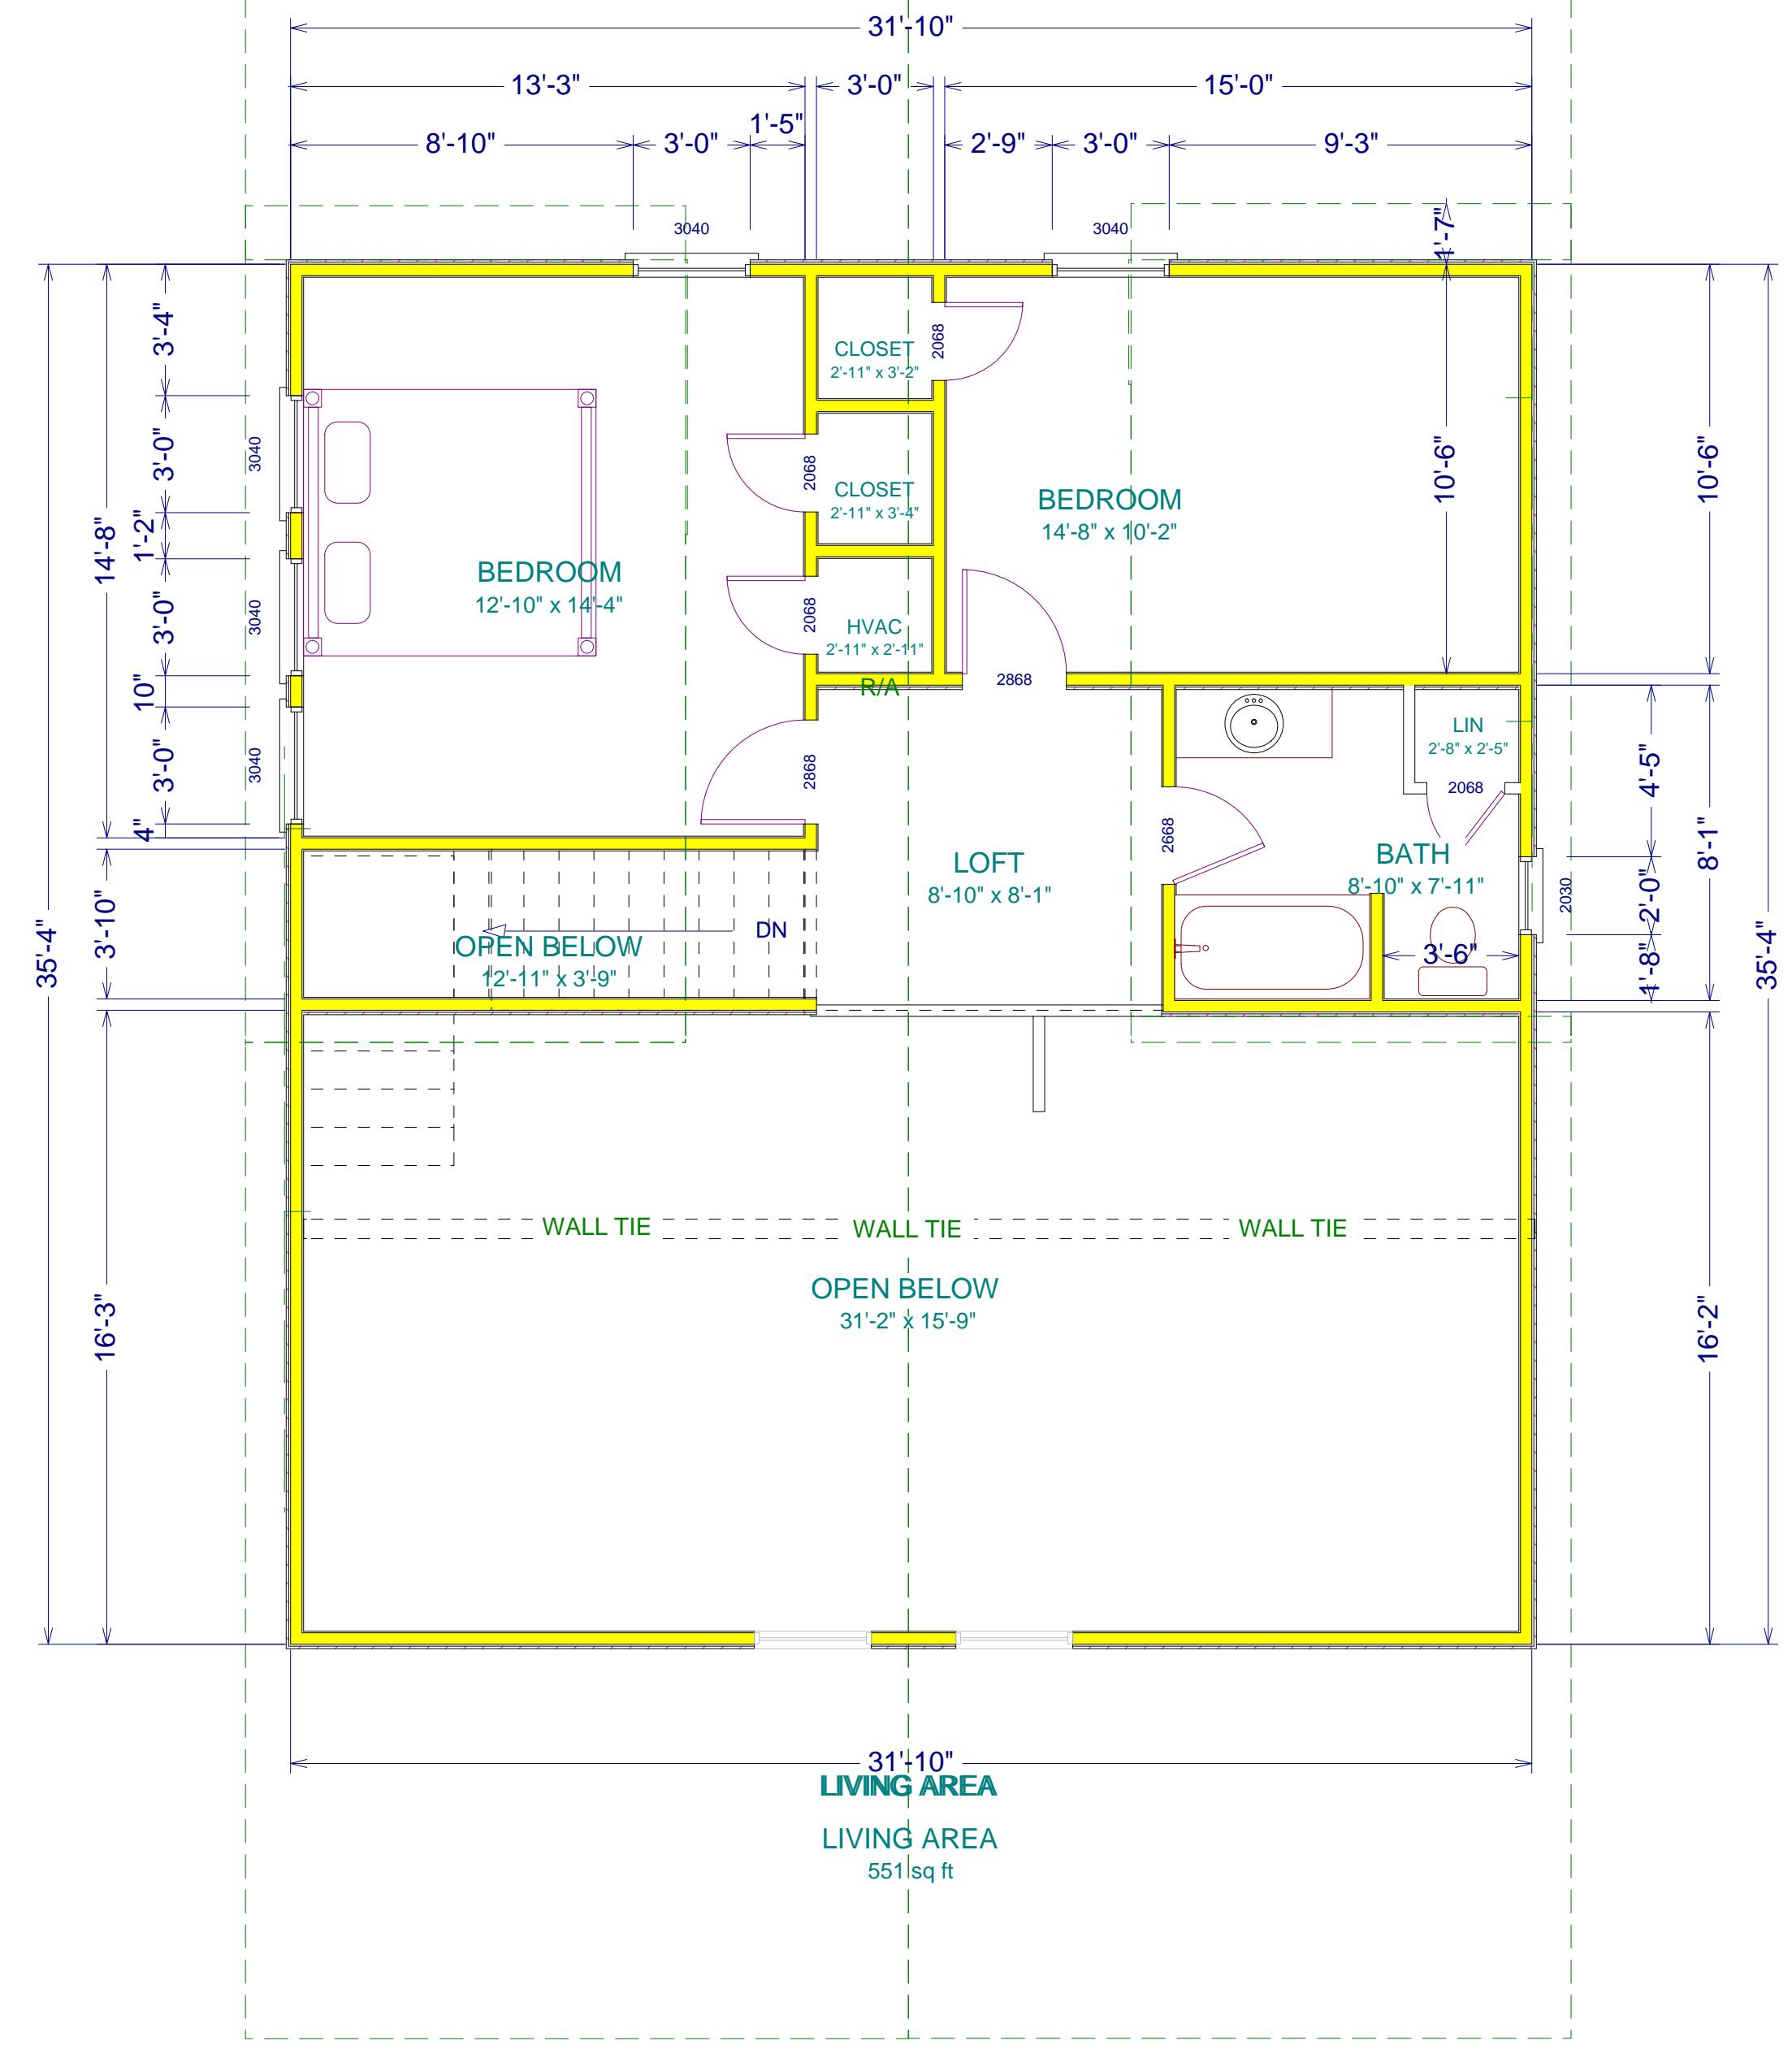

TOMMY JULIAN  
580-212-5113  
CC30

LIVING AREA

PREPARED BY: Jerry Bryant  
jrbryant2@hotmail.com  
FOR BAILEY LUMBER CO.  
580-584-2159

LOCATION:  
**TOMMY JULIAN OR-39**

JOB NAME:

BAILEY LUMBER CO.  
5 MILES E. HWY 70  
BROKEN BOW OK. 74728  
TOLL FREE 1-866-422-2453  
1-580-584-2159 PHONE  
1-580-584-2074 FAX