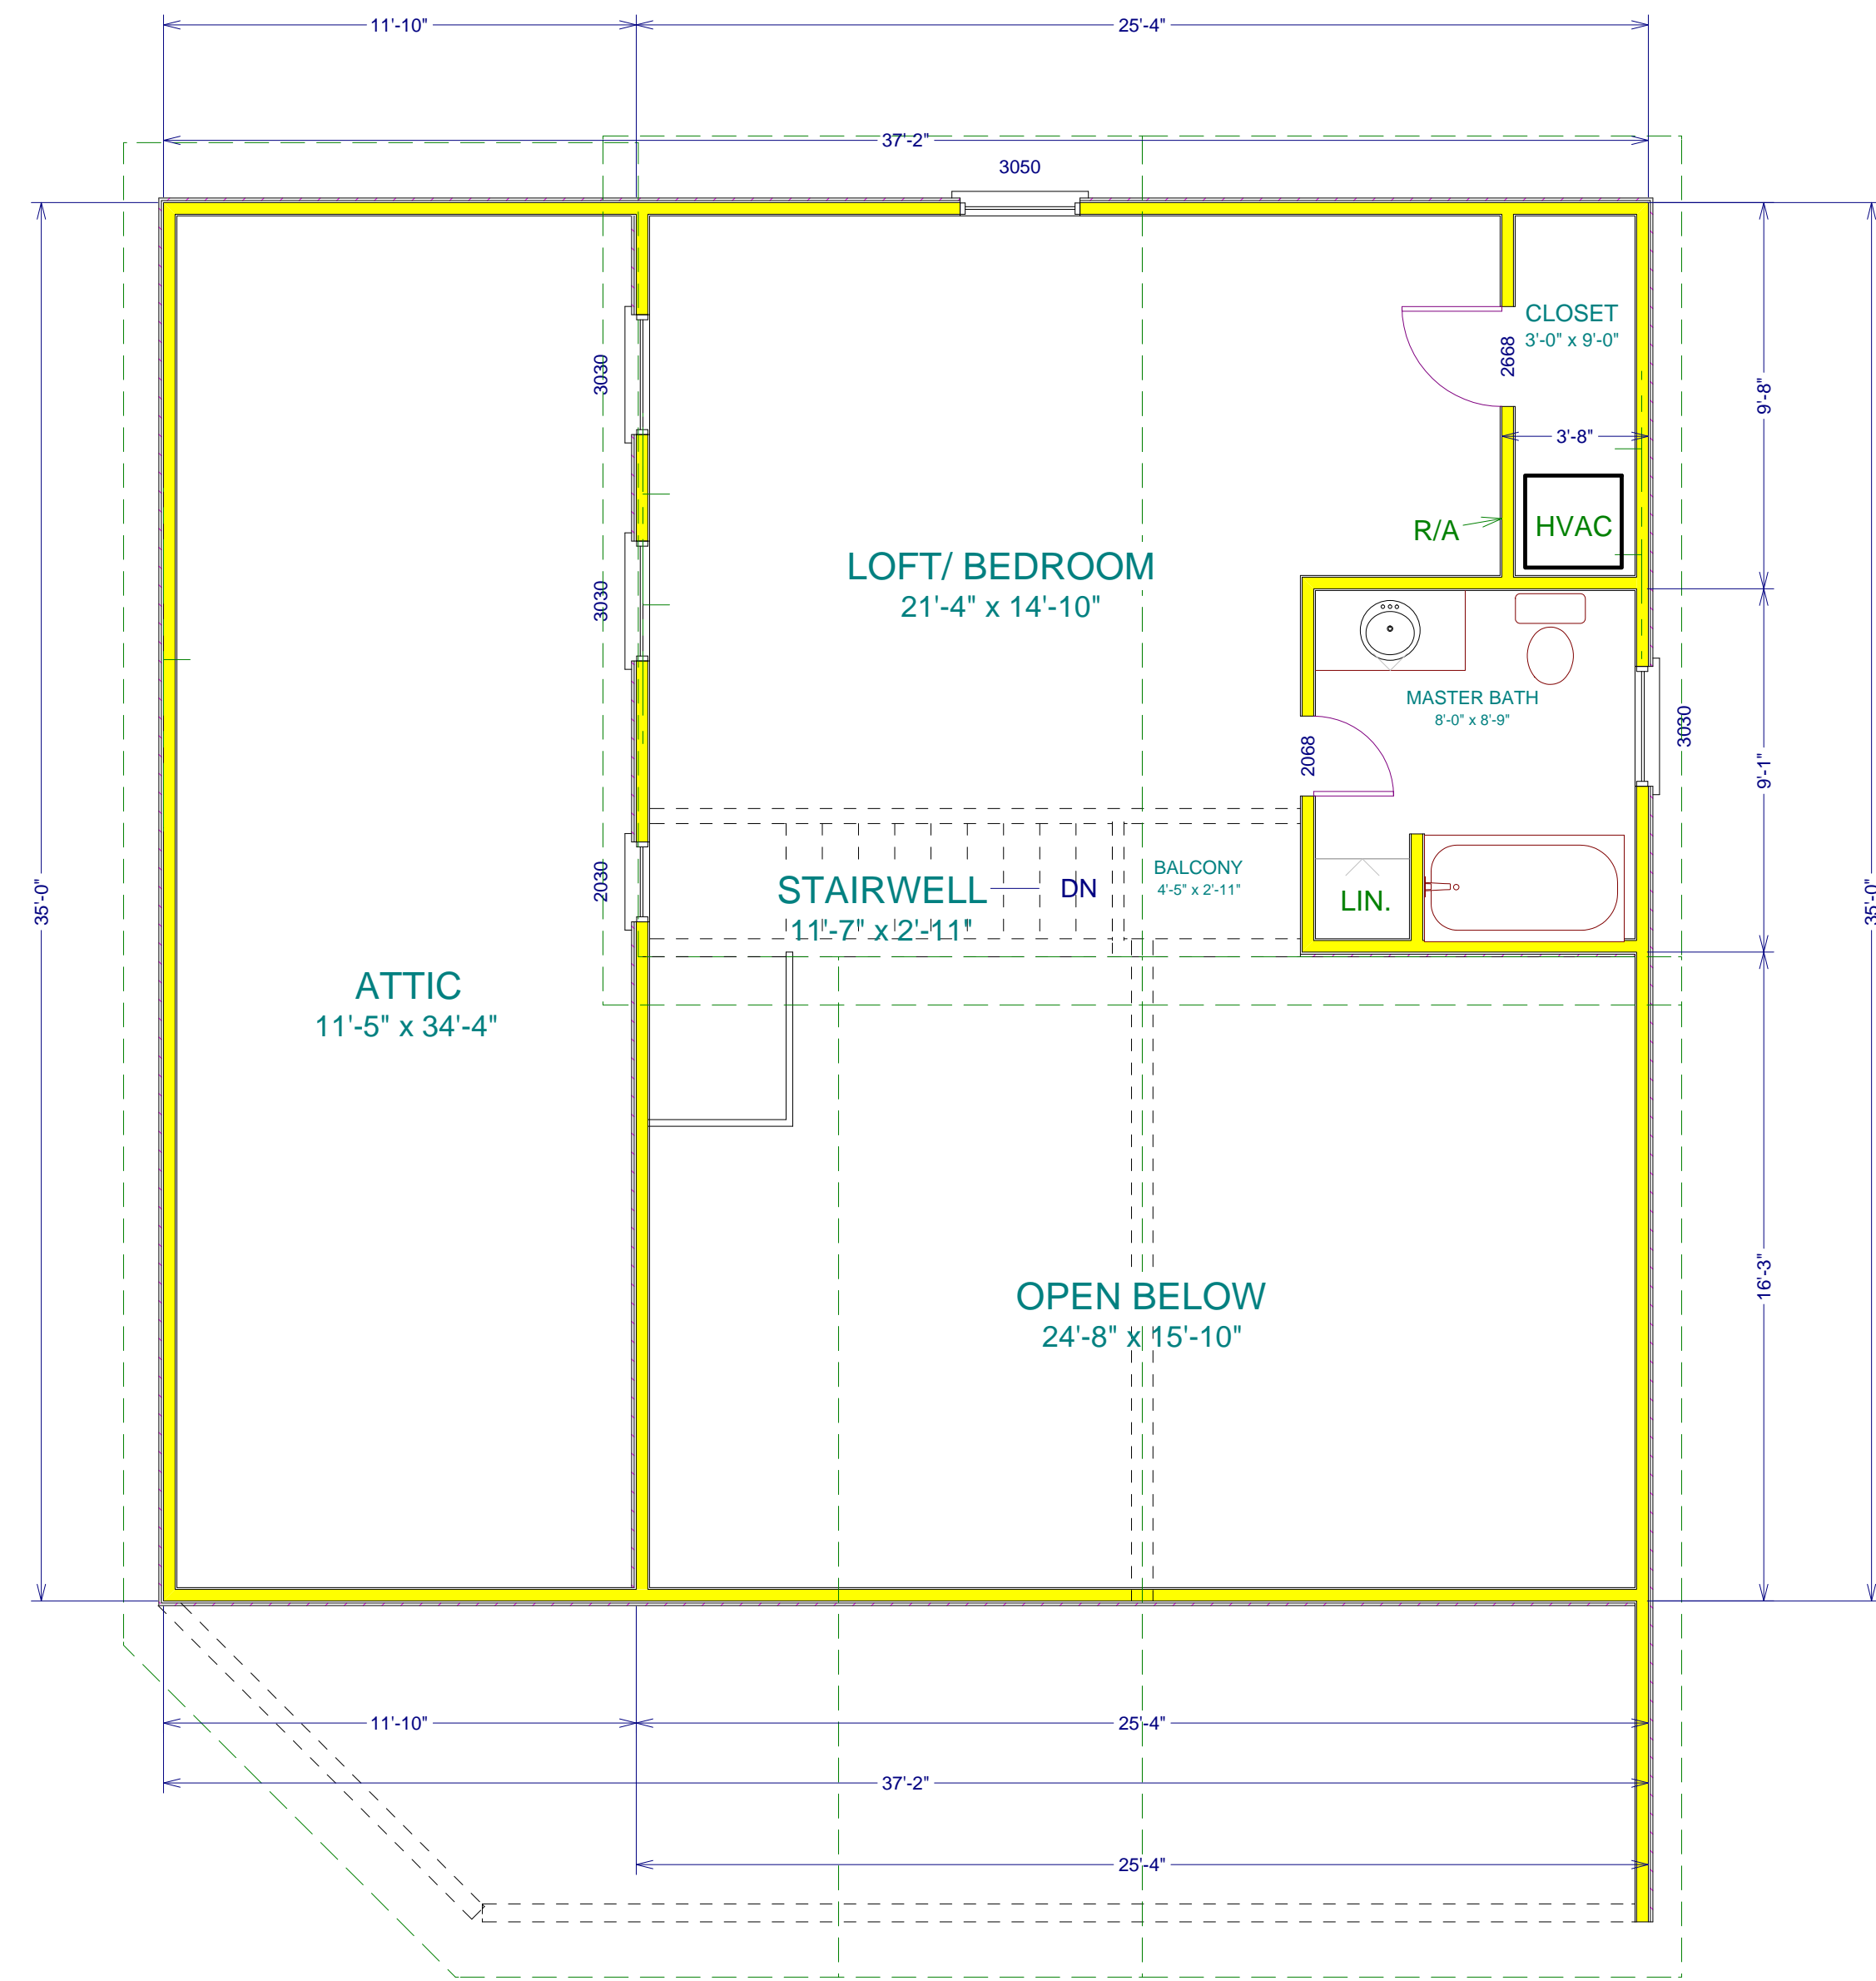

**TOMMY JULIAN
OAKRIDGE LOT 47
FIRST FLOOR**
1/4"=1'
DATE 9/12/2008
TIME 10:09:24 AM

LIVING AREA
886 sq ft

**TOMMY JULIAN
OAKRIDGE LOT 47
SECOND FLOOR**
1/4"=1'
DATE 9/12/2008
TIME 10:09:25 AM

LIVING AREA
446 sq ft